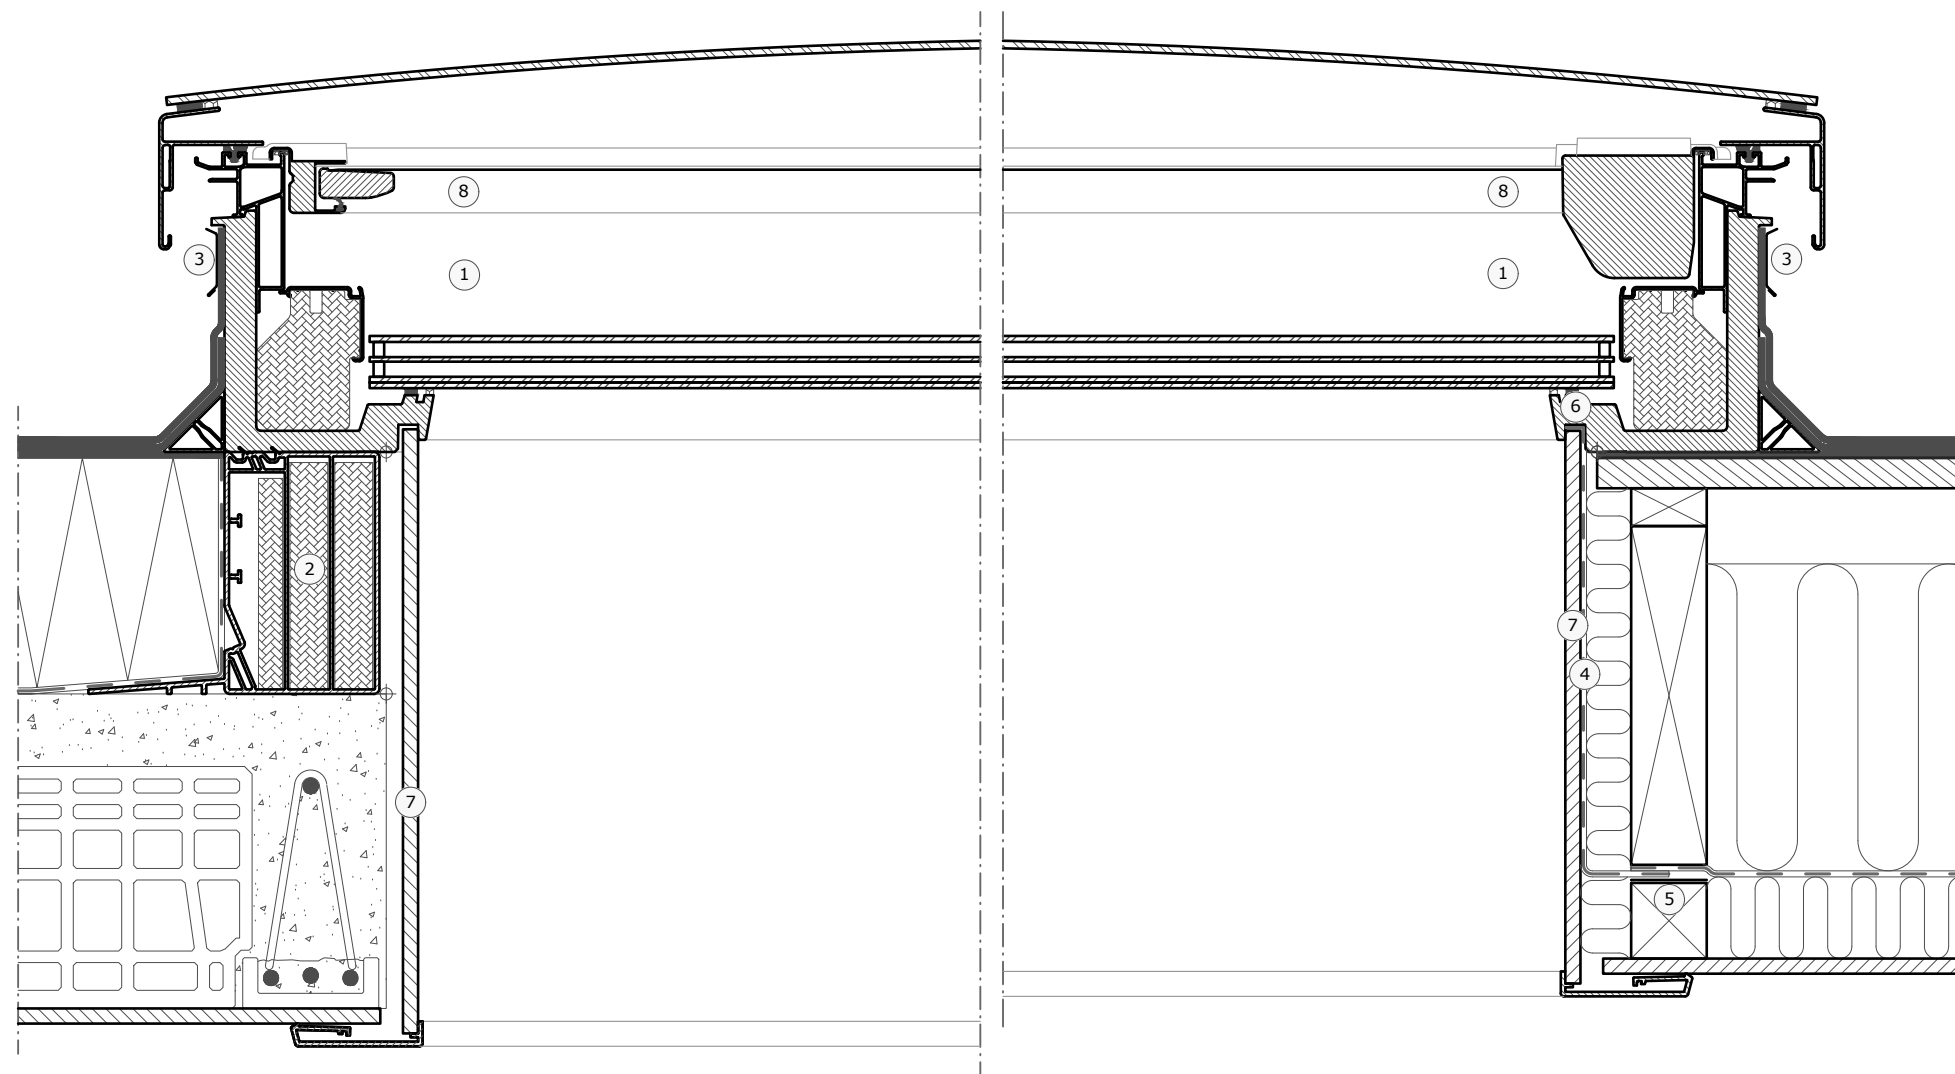

A

A

Section A-A
1:5

- ① VELUX Flat-roof (CFU + ISU 1093 0°-15°)
- ② VELUX Extension frame (ZCU 0015 0°-15°)
- ③ VELUX Securing kit (ZZZ 210U)
- ④ VELUX vapour barrier (BBX)
- ⑤ VELUX vapour barrier tape (BBX)
- ⑥ Gasket on BBX in window rebate
- ⑦ VELUX Lining (LSF)
- ⑧ VELUX Cloth (MSU)

Roof covering:

VELUX Products:

VELUX Flat-roof sizes:

Size	W	H
060060	600	600
080080	800	800
090060	900	600
090090	900	900
100100	1000	1000
120090	1200	900
120120	1200	1200
150100	1500	1000
150150	1500	1500

Scale:
1:5

Note: When installing VELUX Roof Windows, flashings and installation products, the manufacturers instructions and current building and fire regulations, where applicable, must be met.